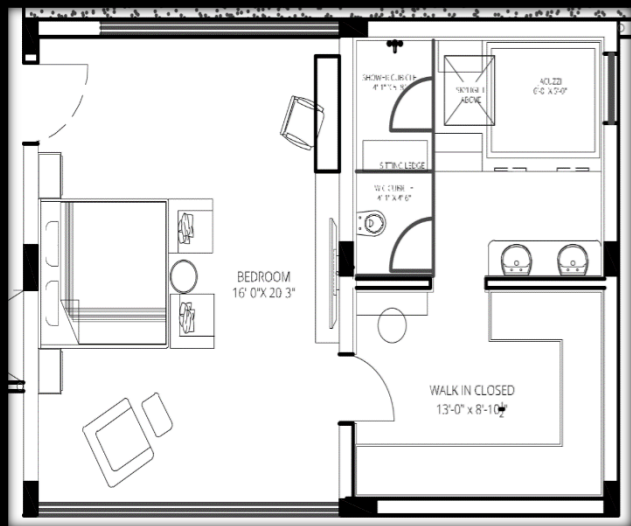

SOBUR CASA

Lifestyle speciality

Furniture and soft pack

索尼 | 项目
家具及饰品配套方案

Formal living room

Ground floor Formal living room

Ground floor Dinning area

Living Room

Kitchen

Ground floor lounge area

Ground Floor Bedroom -1

Walking wardrobe -01

Ground Floor Bedroom -02

L shape wardrobe for
BEDROOM -02

First floor Bedroom -03

L shape wardrobe bedroom-03

First floor Bedroom -04

Wardrobe bedroom-04

L shape Sofa first floor

Artistic Living

First floor outdoor

First Floor Outdoor
Dinning

Walls

Chairs