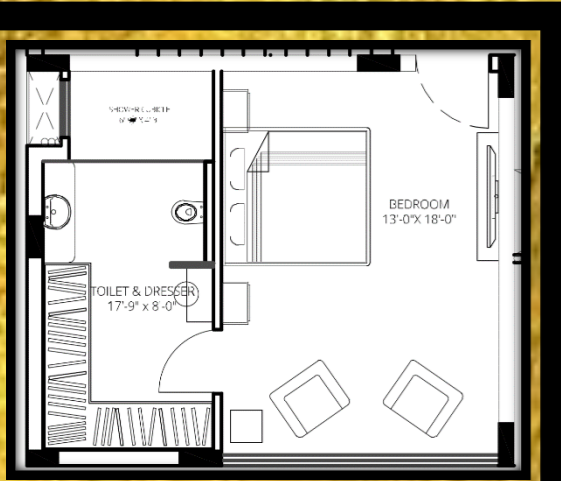

SOBUR CASA

Lifestyle speciality

Furniture and soft pack

索尼 | 项目
家具及饰品配套方案

Formal living room

Ground floor Formal living room

Ground floor Dinning area

Living Room

Kitchen

Ground floor lounge area

Ground Floor Bedroom -1

Walking wardrobe -01

Ground Floor Bedroom -02

L shape wardrobe for
BEDROOM -02

First floor Bedroom -03

L shape wardrobe bedroom-03

First floor Bedroom -04

Wardrobe bedroom-04

L shape Sofa first floor

Artistic Living

First floor outdoor

First Floor Outdoor
Dinning

Walls

Chairs